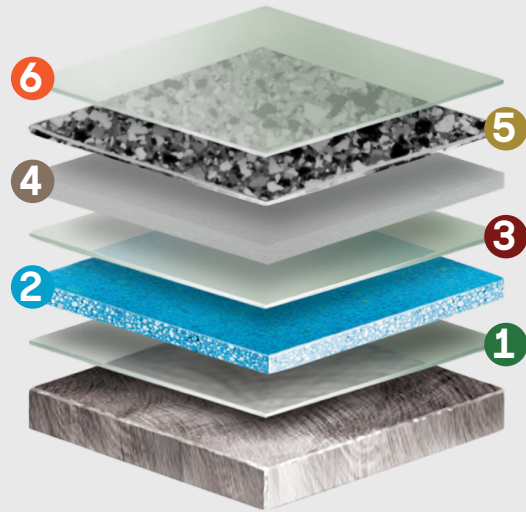

SYSTEM GUIDE

NuFlexDeck™

INTERIOR DECORATIVE DECK COVERING

Overview

SynDeck™ NuFlexDeck™ system is an easy to apply system designed for interior decks. This is an epoxy deck leveling system for ship passageways and wet spaces. This seamless decking can be installed in various colors, along with the option to add contrasting color flakes. It is designed to meet UK Navy and IMO requirements.

Approval

- IMO
- UK Def Stan

Where to Use

- Passageways
- Wet Spaces / Showers

Benefits

- Porosity free surface
- Seamless
- Waterproof system
- High build / self-leveling
- Vertical coves and slope to drains

System Layers

System Products

1. SynDeck BondCoat SS1222
2. SynDeck Ultra Lightweight Underlayment SS1290FC
3. SynDeck Super Underlayment Sealer
4. SynDeck NuFlex Epoxy SS1286-XX
5. Color Flakes (optional)
6. SynDeck Clear Epoxy SS5000 / SS5300 (2 thin coats preferred)